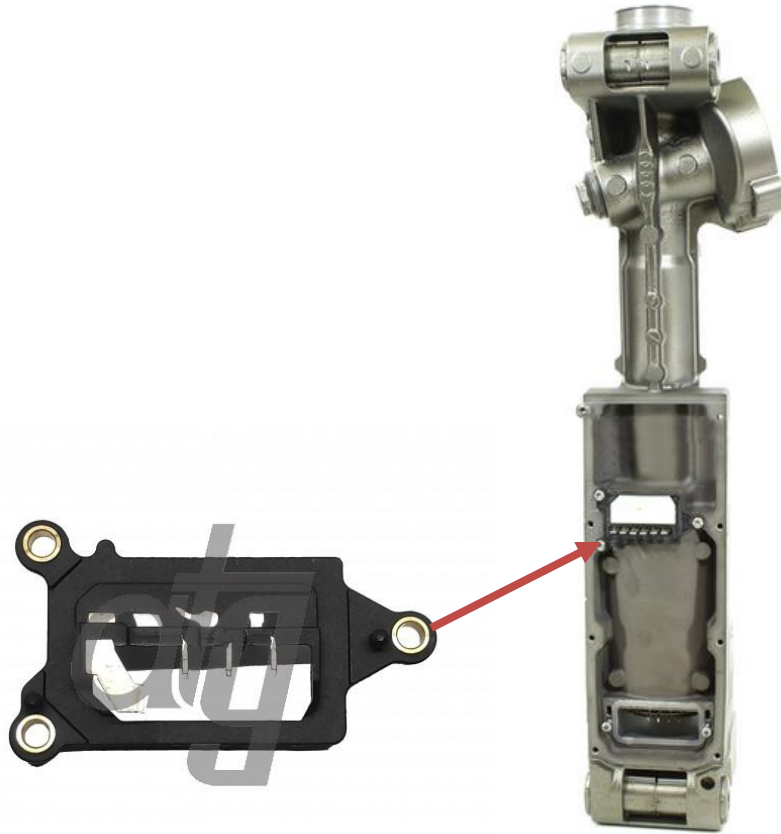

Electric steering rack control unit connector (4 pin for RCEVO) Part No. 40350022

FITS THE FOLLOWING

Rack part number	Crossreferences	Application
ATGE42431RB	VAG 4G1423055BG, 4G1423055DJ, 4G1423055BH	Audi A6 IV (C7) (2011 - 2018) A7 I (2014 - 2018)
ATGE42131RB	PORSCHE 95B423055AC, 95B423055K, 95B423055AF, 95B423055M	Porsche Macan I (2014 - 2018) Macan I (2018) (2018 -)